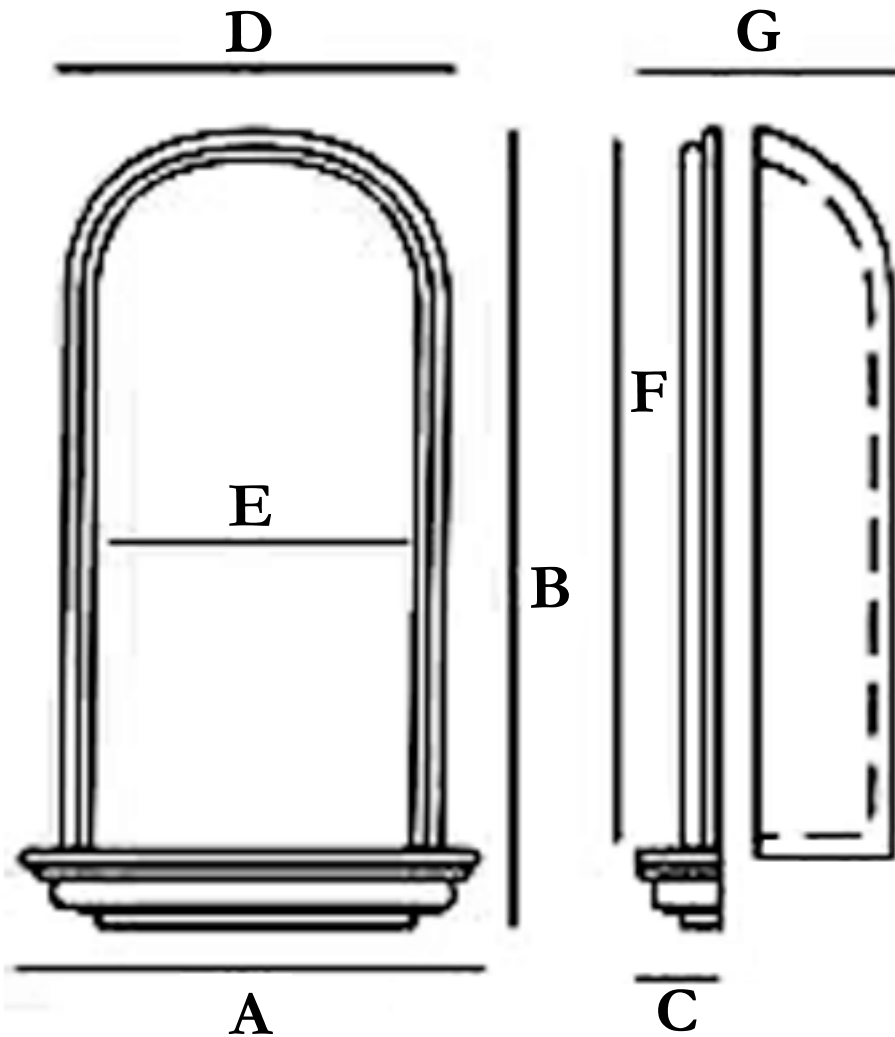

30 1/4"W x 42 5/8"H x 6 7/8"D Large Waltz Wall Niche, Surface Mount

Dimensions:

A: 30-1/4"	E: 16"
B: 42-5/8"	F: 35-1/4"
C: 7"	G: 7"
D: 22-1/2"	

Rough Opening:

Width:	n/a
Height:	n/a
Depth:	n/a